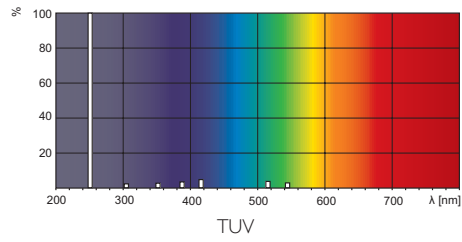

Photometric data

© 2011 Koninklijke Philips Electronics N.V.
All rights reserved.

Specifications are subject to change without notice. Trademarks are the property of Koninklijke Philips Electronics N.V. or their respective owners.

www.philips.com/lighting

2011, August 26
data subject to change