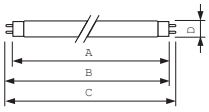

Dimensional drawing