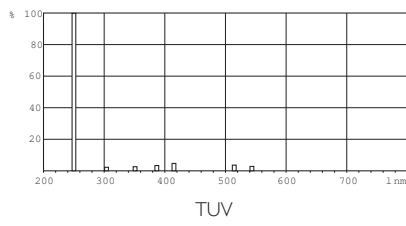

Photometric data

© 2011 Koninklijke Philips Electronics N.V.
All rights reserved.

Specifications are subject to change without notice. Trademarks are the property of Koninklijke Philips Electronics N.V. or their respective owners.

www.philips.com/lighting

2011, August 26
data subject to change