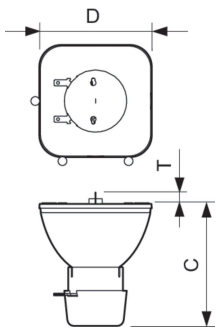

Order code 928196105314

Numerator - Quantity Per Pack 1

Numerator - Packs per outer box 8

Material Nr. (12NC) 928196105314

Net Weight (Piece) 80.000 g

Dimensional drawing

MSD Platinum 14 R 1CT/8

Product	D (max)	T (max)	O	C (max)
MSD Platinum 14 R 1CT/8	51.5 mm	6.8 mm	0.95 mm	57.1 mm

Photometric data