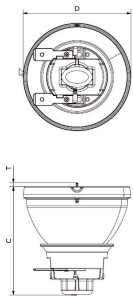

Product data

General information	
Cap-Base	- [-]
Operating Position	UNIVERSAL [Any or Universal (U)]
Life to 50% Failures (Nom)	2000 h
Life to 50% Failures entertainment cycle (Nom)	6000 h
Light technical	
Color Code	2
Luminous Flux (Nom)	14000 lm
Chromaticity Coordinate X (Nom)	0.300
Chromaticity Coordinate Y (Nom)	0.305
Correlated Color Temperature (Nom)	7800 K

Numerator - Quantity Per Pack	1
Numerator - Packs per outer box	8
Material Nr. (12NC)	928495705314
Net Weight (Piece)	71.200 g

Dimensional drawing

Product	D (max)	O	C (max)	T
MSD Platinum 200 Flex 1CT/8	56.5 mm	0.8 mm	60 mm	7 mm